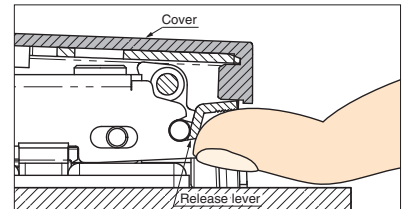

FACE PLATE FOR GLASS DOOR

GH-J95FP-Q1

Parts Included

Countersunk head screw M5x18

Sold Separately

- Heavy duty concealed hinge J95 (P.368 - 371).
- Mounting plate J95-P6T (P.368)

Item Code	Item Name	Finish/Colour	Weight	Carton
160-035-782	GH-J95FP-Q1-SL	Nickel	305 g	20pc
160-035-783	GH-J95FP-Q1-GL	24 Karat Gold Plated		20pc
160-035-784	GH-J95FP-Q1-BR	Antique Brass		20pc
160-035-785	GH-J95FP-Q1-BL	Black Nickel		20pc

No.	Part Name	Material	Finish/Colour
①	Face Plate	Zinc Alloy (ZDC)	Chrome
			24 Karat Gold Plated
			Antique Brass
②	Decorative Plate	Brass	(As Left)
③	Socket Spacer	Polyacetal (POM)	Black
④	Face Plate Spacer		

SAFETY COVER

J95SC

Features

The cover locks the release lever of J95 hinge to prevent accidental release.

J95SC-16GR

J95SC-0GR

Item Code	Item Name	Use With	Material	Weight	Finish/Color	Carton
160-032-763	J95SC-25GR	J95-(C)24/25	ABS	3 g	Gray	500 pcs
160-034-673	J95SC-25NI	J95-(C)24/25	ABS	3 g	Nickel	500 pcs
160-044-249	J95SC-25BC	J95-(C)24/25	ABS	3 g	Black Chrome	500 pcs
160-032-764	J95SC-16GR	J95-(C)24/16	ABS	3 g	Gray	500 pcs
160-034-674	J95SC-16NI	J95-(C)24/16	ABS	3 g	Nickel	500 pcs
160-044-250	J95SC-16BC	J95-(C)24/16	ABS	3 g	Black Chrome	500 pcs
160-032-765	J95SC-0GR	J95-(C)24/0	ABS	3 g	Gray	500 pcs
160-034-675	J95SC-0NI	J95-(C)24/0	ABS	3 g	Nickel	500 pcs
160-044-251	J95SC-0BC	J95-(C)24/0	ABS	3 g	Black Chrome	500 pcs