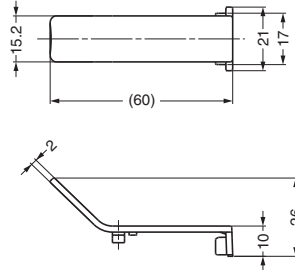

FACE PLATE FOR GLASS DOOR

GH-J95FP-Q1

Parts Included

Countersunk head screw M5x18

Sold Separately

- Heavy duty concealed hinge J95 (P.368 - 371).
- Mounting plate J95-P6T (P.368)

Item Code	Item Name	Finish/Colour	Weight	Carton
160-035-782	GH-J95FP-Q1-SL	Nickel	305 g	20pc
160-035-783	GH-J95FP-Q1-GL	24 Karat Gold Plated		20pc
160-035-784	GH-J95FP-Q1-BR	Antique Brass		20pc
160-035-785	GH-J95FP-Q1-BL	Black Nickel		20pc

No.	Part Name	Material	Finish/Colour
①	Face Plate	Zinc Alloy (ZDC)	Chrome
			24 Karat Gold Plated
			Antique Brass
②	Decorative Plate	Brass	(As Left)
③	Socket Spacer	Polyacetal (POM)	Black
④	Face Plate Spacer		

SAFETY COVER

J95SC

Features

The cover locks the release lever of J95 hinge to prevent accidental release.

J95SC-16GR

J95SC-0GR

Item Code	Item Name	Use With	Material	Weight	Finish/Color	Carton
160-032-763	J95SC-25GR	J95-(C)24/25	ABS	3 g	Gray	500 pcs
160-034-673	J95SC-25NI	J95-(C)24/25	ABS	3 g	Nickel	500 pcs
160-044-249	J95SC-25BC	J95-(C)24/25	ABS	3 g	Black Chrome	500 pcs
160-032-764	J95SC-16GR	J95-(C)24/16	ABS	3 g	Gray	500 pcs
160-034-674	J95SC-16NI	J95-(C)24/16	ABS	3 g	Nickel	500 pcs
160-044-250	J95SC-16BC	J95-(C)24/16	ABS	3 g	Black Chrome	500 pcs
160-032-765	J95SC-0GR	J95-(C)24/0	ABS	3 g	Gray	500 pcs
160-034-675	J95SC-0NI	J95-(C)24/0	ABS	3 g	Nickel	500 pcs
160-044-251	J95SC-0BC	J95-(C)24/0	ABS	3 g	Black Chrome	500 pcs