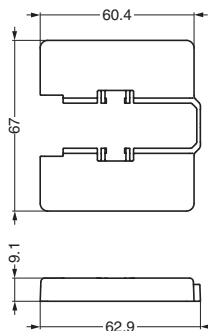

FACE PLATE FOR GLASS DOOR

GH-J95FP-Q1

Parts Included

Countersunk head screw M5x18

Sold Separately

- Heavy duty concealed hinge J95 (P.368 - 371).
- Mounting plate J95-P6T (P.368)

Item Code	Item Name	Finish/Colour	Weight	Carton
160-035-782	GH-J95FP-Q1-SL	Nickel	305 g	20pc
160-035-783	GH-J95FP-Q1-GL	24 Karat Gold Plated		20pc
160-035-784	GH-J95FP-Q1-BR	Antique Brass		20pc
160-035-785	GH-J95FP-Q1-BL	Black Nickel		20pc

SAFETY COVER

J95SC

Features

The cover locks the release lever of J95 hinge to prevent accidental release.

J95SC-16GR

J95SC-0GR

Item Code	Item Name	Use With	Material	Weight	Finish/Color	Carton
160-032-763	J95SC-25GR	J95-(C)24/25	ABS	3 g	Gray	500 pcs
160-034-673	J95SC-25NI	J95-(C)24/25	ABS	3 g	Nickel	500 pcs
160-044-249	J95SC-25BC	J95-(C)24/25	ABS	3 g	Black Chrome	500 pcs
160-032-764	J95SC-16GR	J95-(C)24/16	ABS	3 g	Gray	500 pcs
160-034-674	J95SC-16NI	J95-(C)24/16	ABS	3 g	Nickel	500 pcs
160-044-250	J95SC-16BC	J95-(C)24/16	ABS	3 g	Black Chrome	500 pcs
160-032-765	J95SC-0GR	J95-(C)24/0	ABS	3 g	Gray	500 pcs
160-034-675	J95SC-0NI	J95-(C)24/0	ABS	3 g	Nickel	500 pcs
160-044-251	J95SC-0BC	J95-(C)24/0	ABS	3 g	Black Chrome	500 pcs

COVER FOR MOUNTING PLATE

J95ZC

Item Code	Item Name	Use With	Material	Weight	Carton
160-032-766	J95ZC-GR	J95-P6T	ABS	9 g	500 pcs
160-034-743	J95ZC-NI	J95-P6T	ABS	9 g	500 pcs
160-044-252	J95ZC-BC	J95-P6T	ABS	9 g	500 pcs