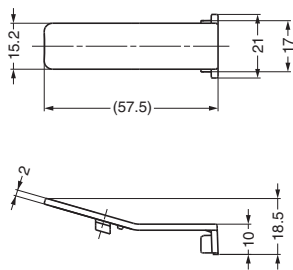

FACE PLATE FOR GLASS DOOR

GH-J95FP-Q1

Parts Included

Countersunk head screw M5x18

Sold Separately

- Heavy duty concealed hinge J95 (P.368 - 371).
- Mounting plate J95-P6T (P.368)

Item Code	Item Name	Finish/Colour	Weight	Carton
160-035-782	GH-J95FP-Q1-SL	Nickel	305 g	20pc
160-035-783	GH-J95FP-Q1-GL	24 Karat Gold Plated		20pc
160-035-784	GH-J95FP-Q1-BR	Antique Brass		20pc
160-035-785	GH-J95FP-Q1-BL	Black Nickel		20pc

No.	Part Name	Material	Finish/Colour
①	Face Plate	Zinc Alloy (ZDC)	Chrome
			24 Karat Gold Plated
			Antique Brass
②	Decorative Plate	Brass	(As Left)
③	Socket Spacer	Polyacetal (POM)	Black
④	Face Plate Spacer		

SAFETY COVER

J95SC

Features

The cover locks the release lever of J95 hinge to prevent accidental release.

J95SC-16GR

J95SC-0GR

Item Code	Item Name	Use With	Material	Weight	Finish/Color	Carton
160-032-763	J95SC-25GR	J95-(C)24/25	ABS	3 g	Gray	500 pcs
160-034-673	J95SC-25NI	J95-(C)24/25	ABS	3 g	Nickel	500 pcs
160-044-249	J95SC-25BC	J95-(C)24/25	ABS	3 g	Black Chrome	500 pcs
160-032-764	J95SC-16GR	J95-(C)24/16	ABS	3 g	Gray	500 pcs
160-034-674	J95SC-16NI	J95-(C)24/16	ABS	3 g	Nickel	500 pcs
160-044-250	J95SC-16BC	J95-(C)24/16	ABS	3 g	Black Chrome	500 pcs
160-032-765	J95SC-0GR	J95-(C)24/0	ABS	3 g	Gray	500 pcs
160-034-675	J95SC-0NI	J95-(C)24/0	ABS	3 g	Nickel	500 pcs
160-044-251	J95SC-0BC	J95-(C)24/0	ABS	3 g	Black Chrome	500 pcs

COVER FOR MOUNTING PLATE

J95ZC

Item Code	Item Name	Use With	Material	Weight	Carton
160-032-766	J95ZC-GR	J95-P6T	ABS	9 g	500 pcs
160-034-743	J95ZC-NI	J95-P6T	ABS	9 g	500 pcs
160-044-252	J95ZC-BC	J95-P6T	ABS	9 g	500 pcs