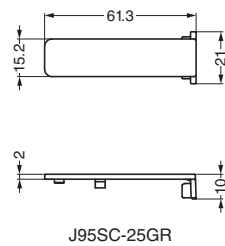

FACE PLATE FOR GLASS DOOR

GH-J95FP-Q1

Parts Included

Countersunk head screw M5x18

Sold Separately

- Heavy duty concealed hinge J95 (P.368 - 371).
- Mounting plate J95-P6T (P.368)

Item Code	Item Name	Finish/Colour	Weight	Carton
160-035-782	GH-J95FP-Q1-SL	Nickel	305 g	20pc
160-035-783	GH-J95FP-Q1-GL	24 Karat Gold Plated		20pc
160-035-784	GH-J95FP-Q1-BR	Antique Brass		20pc
160-035-785	GH-J95FP-Q1-BL	Black Nickel		20pc

No.	Part Name	Material	Finish/Colour
①	Face Plate	Zinc Alloy (ZDC)	Chrome
			24 Karat Gold Plated
			Antique Brass
②	Decorative Plate	Brass	(As Left)
③	Socket Spacer	Polyacetal (POM)	Black
④	Face Plate Spacer		

SAFETY COVER

J95SC

Features

The cover locks the release lever of J95 hinge to prevent accidental release.

J95SC-16GR

J95SC-0GR

Item Code	Item Name	Use With	Material	Weight	Finish/Color	Carton
160-032-763	J95SC-25GR	J95-(C)24/25	ABS	3 g	Gray	500 pcs
160-034-673	J95SC-25NI	J95-(C)24/25	ABS	3 g	Nickel	500 pcs
160-044-249	J95SC-25BC	J95-(C)24/25	ABS	3 g	Black Chrome	500 pcs
160-032-764	J95SC-16GR	J95-(C)24/16	ABS	3 g	Gray	500 pcs
160-034-674	J95SC-16NI	J95-(C)24/16	ABS	3 g	Nickel	500 pcs
160-044-250	J95SC-16BC	J95-(C)24/16	ABS	3 g	Black Chrome	500 pcs
160-032-765	J95SC-0GR	J95-(C)24/0	ABS	3 g	Gray	500 pcs
160-034-675	J95SC-0NI	J95-(C)24/0	ABS	3 g	Nickel	500 pcs
160-044-251	J95SC-0BC	J95-(C)24/0	ABS	3 g	Black Chrome	500 pcs

COVER FOR MOUNTING PLATE

J95ZC

Item Code	Item Name	Use With	Material	Weight	Carton
160-032-766	J95ZC-GR	J95-P6T	ABS	9 g	500 pcs
160-034-743	J95ZC-NI	J95-P6T	ABS	9 g	500 pcs
160-044-252	J95ZC-BC	J95-P6T	ABS	9 g	500 pcs