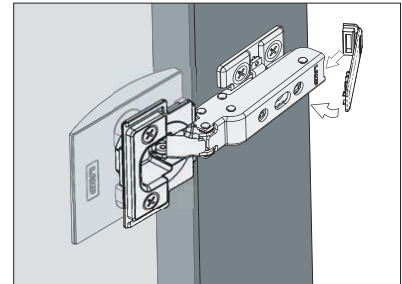

FACE PLATE FOR GLASS DOOR

GH-J95FP-Q1

Parts Included

Countersunk head screw M5x18

Sold Separately

- Heavy duty concealed hinge J95 (P.368 - 371).
- Mounting plate J95-P6T (P.368)

Item Code	Item Name	Finish/Colour	Weight	Carton
160-035-782	GH-J95FP-Q1-SL	Nickel	305 g	20pc
160-035-783	GH-J95FP-Q1-GL	24 Karat Gold Plated		20pc
160-035-784	GH-J95FP-Q1-BR	Antique Brass		20pc
160-035-785	GH-J95FP-Q1-BL	Black Nickel		20pc

SAFETY COVER

J95SC

Features

The cover locks the release lever of J95 hinge to prevent accidental release.

J95SC-16GR

J95SC-0GR

Item Code	Item Name	Use With	Material	Weight	Finish/Color	Carton
160-032-763	J95SC-25GR	J95-(C)24/25	ABS	3 g	Gray	500 pcs
160-034-673	J95SC-25NI	J95-(C)24/25	ABS	3 g	Nickel	500 pcs
160-044-249	J95SC-25BC	J95-(C)24/25	ABS	3 g	Black Chrome	500 pcs
160-032-764	J95SC-16GR	J95-(C)24/16	ABS	3 g	Gray	500 pcs
160-034-674	J95SC-16NI	J95-(C)24/16	ABS	3 g	Nickel	500 pcs
160-044-250	J95SC-16BC	J95-(C)24/16	ABS	3 g	Black Chrome	500 pcs
160-032-765	J95SC-0GR	J95-(C)24/0	ABS	3 g	Gray	500 pcs
160-034-675	J95SC-0NI	J95-(C)24/0	ABS	3 g	Nickel	500 pcs
160-044-251	J95SC-0BC	J95-(C)24/0	ABS	3 g	Black Chrome	500 pcs